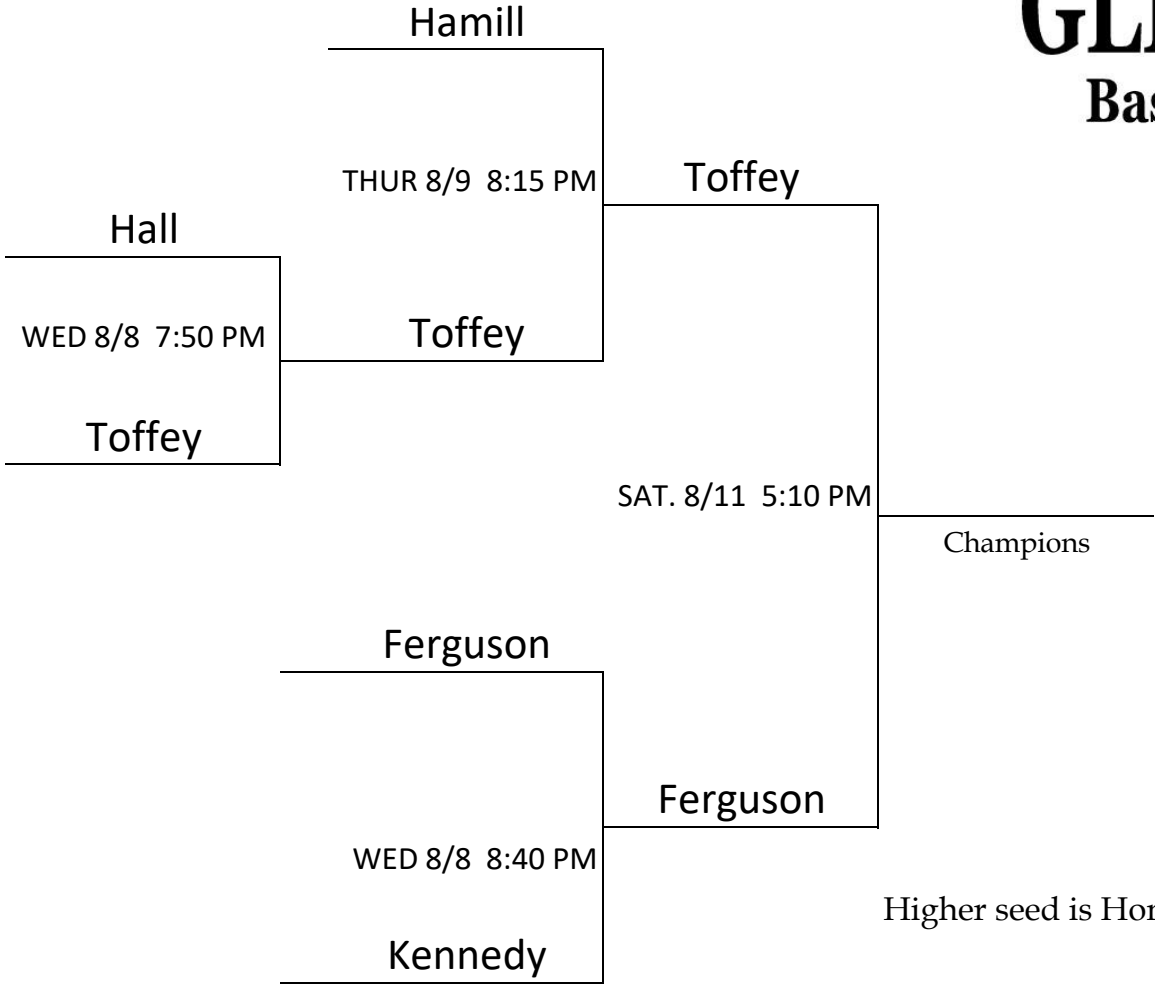

**Glendover Basketball Semi-Pro
Summer 2018 Tournament**

Higher seed is Home team and takes bench closest to door.

ALL GAMES at CRESTWOOD CHRISTIAN CHURCH